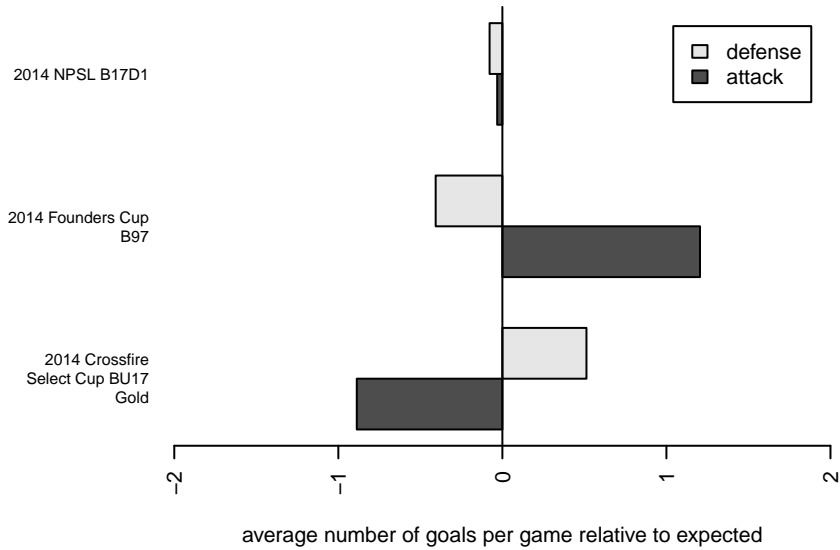

Performance relative to 13 month average