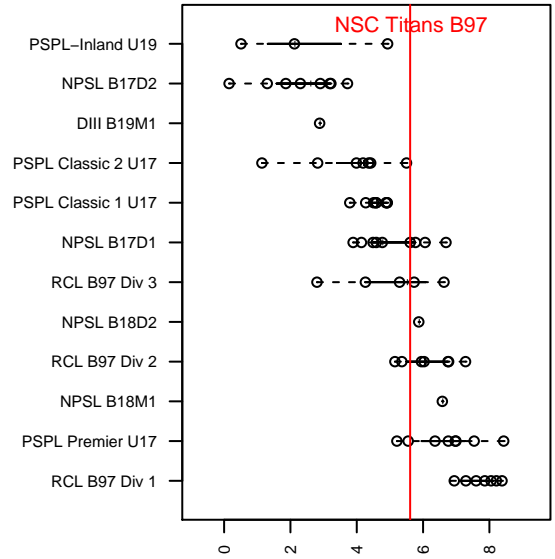

**attack and defense rating
relative to others at age
and all opponents in last 13 months**